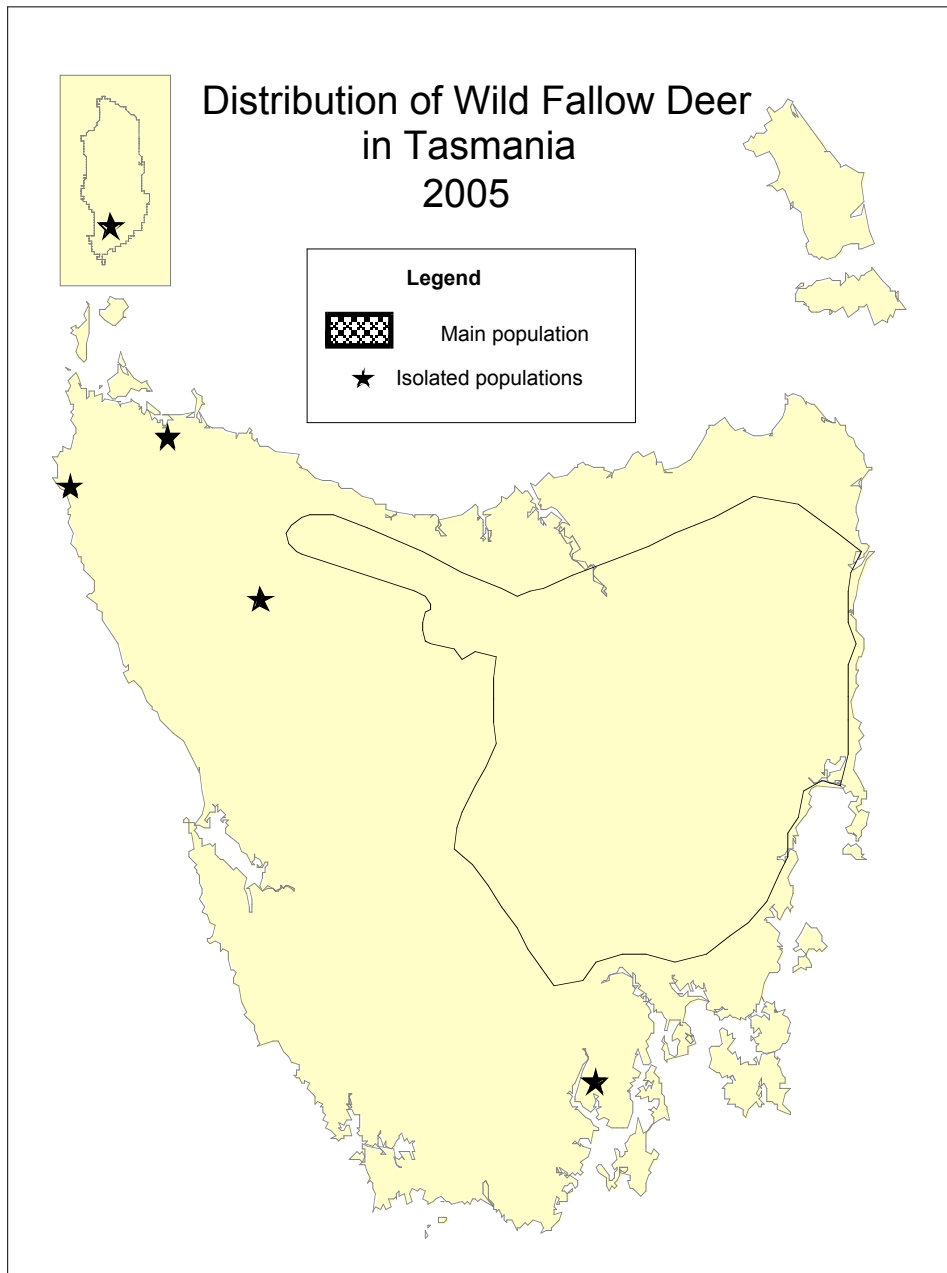

5.8. Appendix 8 – Maps 1-7.

Map 1: Estimated current distribution of wild fallow deer in Tasmania.

Map 2: The Tasmanian Wilderness World Heritage Area showing the location of the Central Plateau Conservation Area. (Source: Parks and Wildlife Service [2004]).