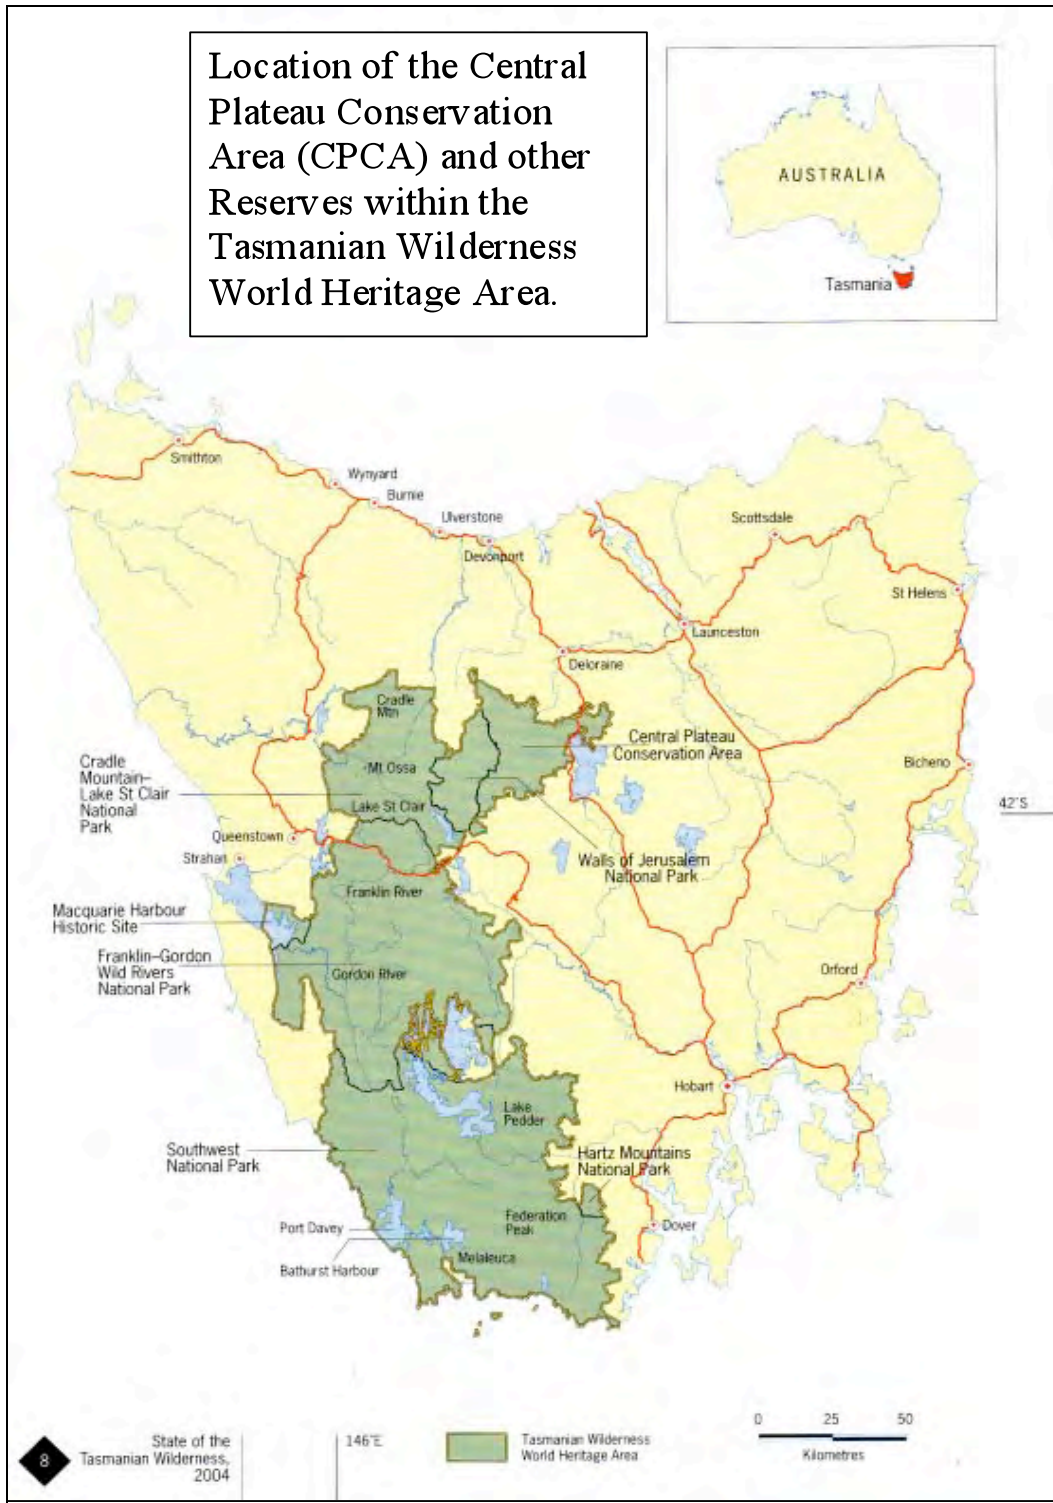

5.8. Appendix 8 – Maps 1-7.

Map 1: Estimated current distribution of wild fallow deer in Tasmania.

Map 2: The Tasmanian Wilderness World Heritage Area showing the location of the Central Plateau Conservation Area. (Source: Parks and Wildlife Service [2004]).