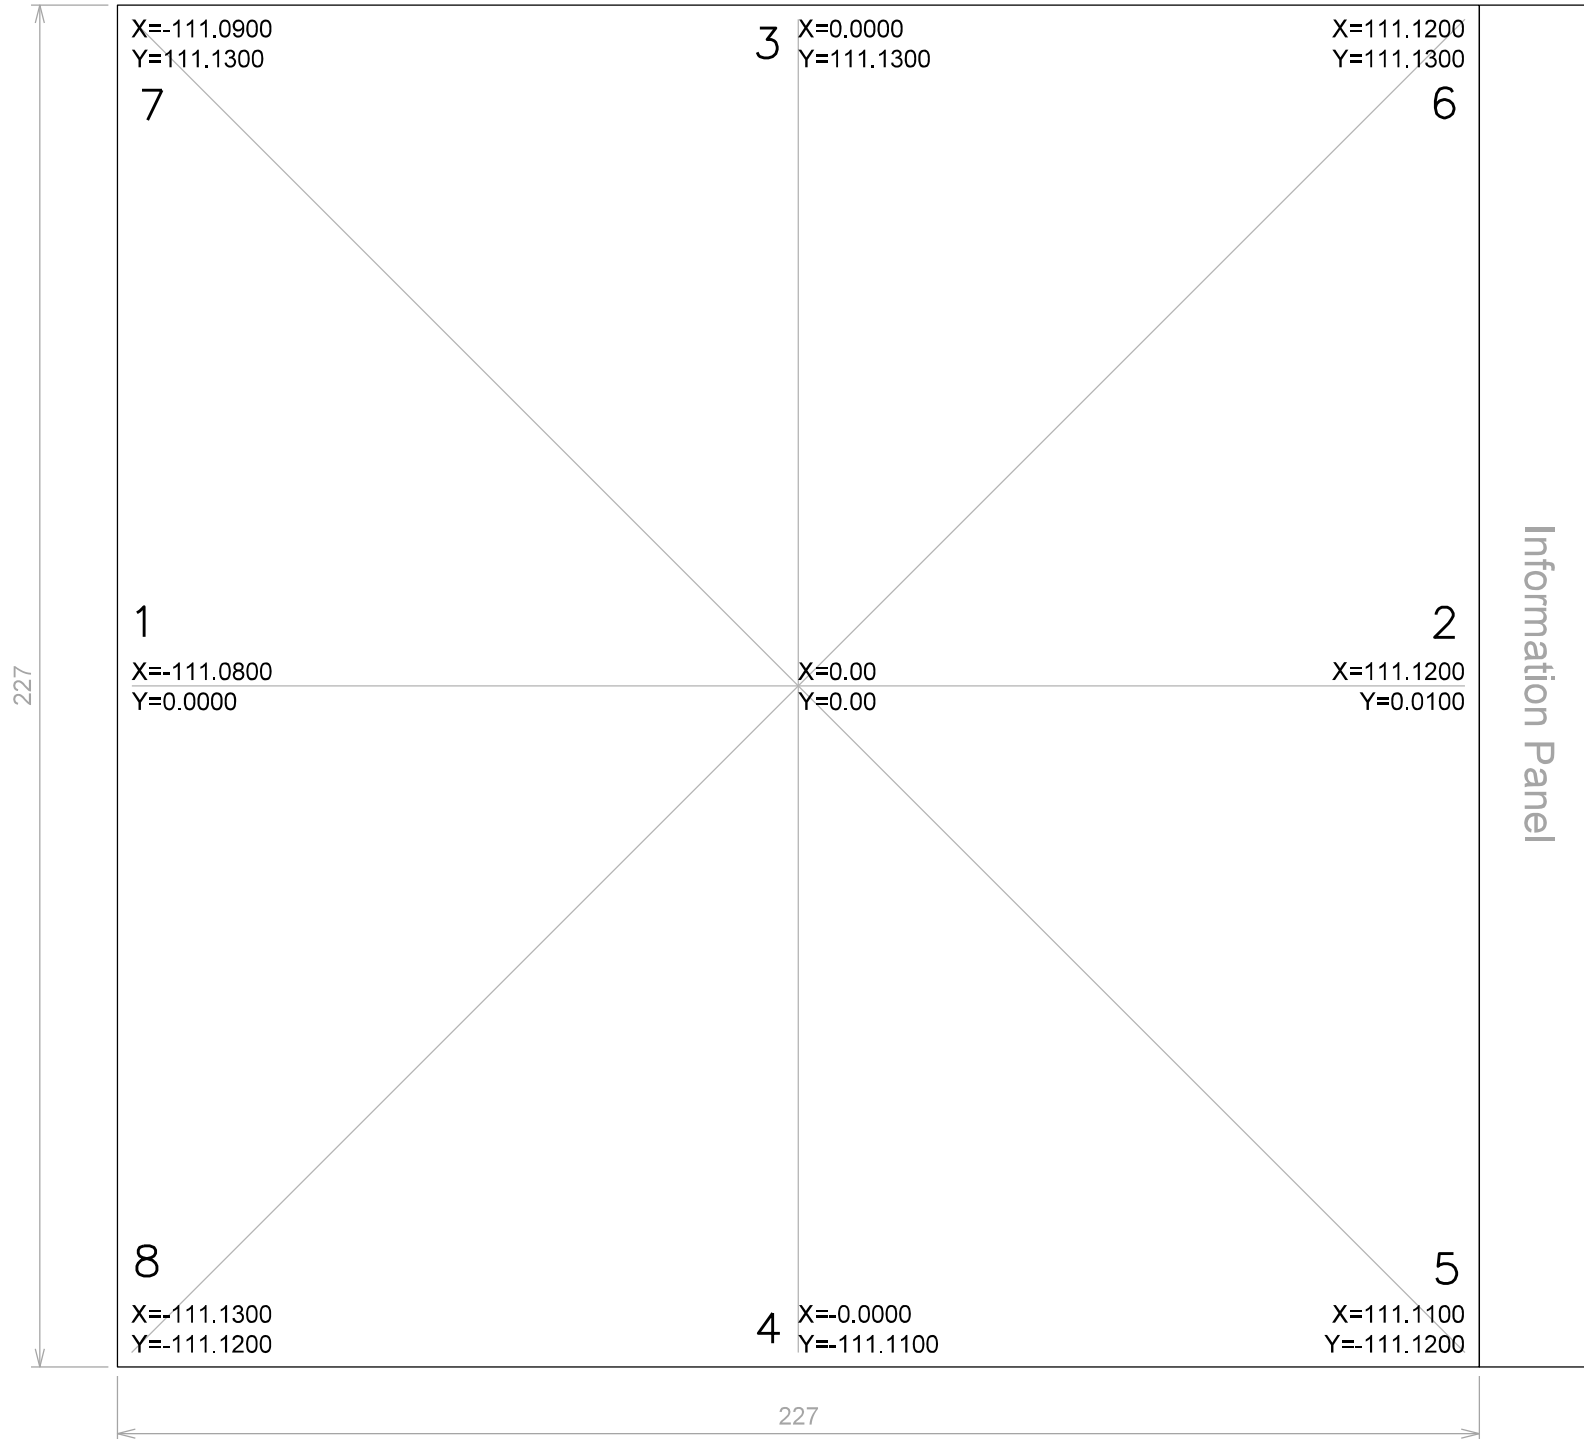

Eagle IX (9) Camera 602 Lens 9667

Focal Length 152.75mm Calibration date 09/10/1951 Fucial coordinates are mm

Lens Distortion	
Angle degrees	Mean um
5	-7
10	-16
15	-34
20	-62
25	-96
30	-128
35	-160
40	-151
45	+3

Information Panel

Flight direction →