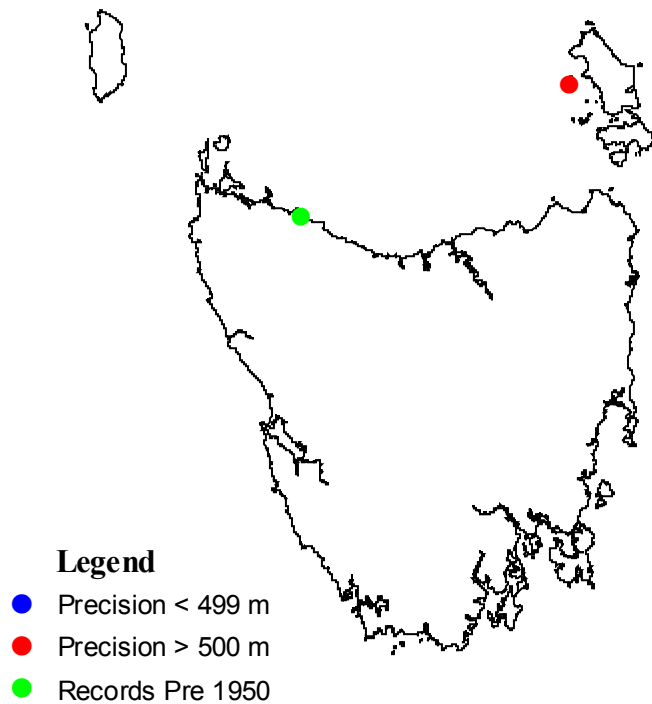

## Distribution and Habitat

On the mainland this species occurs in Western and South Australia. In Tasmania, *Lasiopetalum discolor* grows in *Allocasuarina* forest on calcareous sandy soils and limestone around the north-west and on the Bass Strait Islands (Curtis & Morris 1975, Harris *et al.* 2001).

## Key Sites and Populations

Key sites for this species include The Sisters in the north-west and Prime Seal Island in the Furneaux.

## Tasmanian Distribution

(As per Threatened Species Unit records, June 2003)