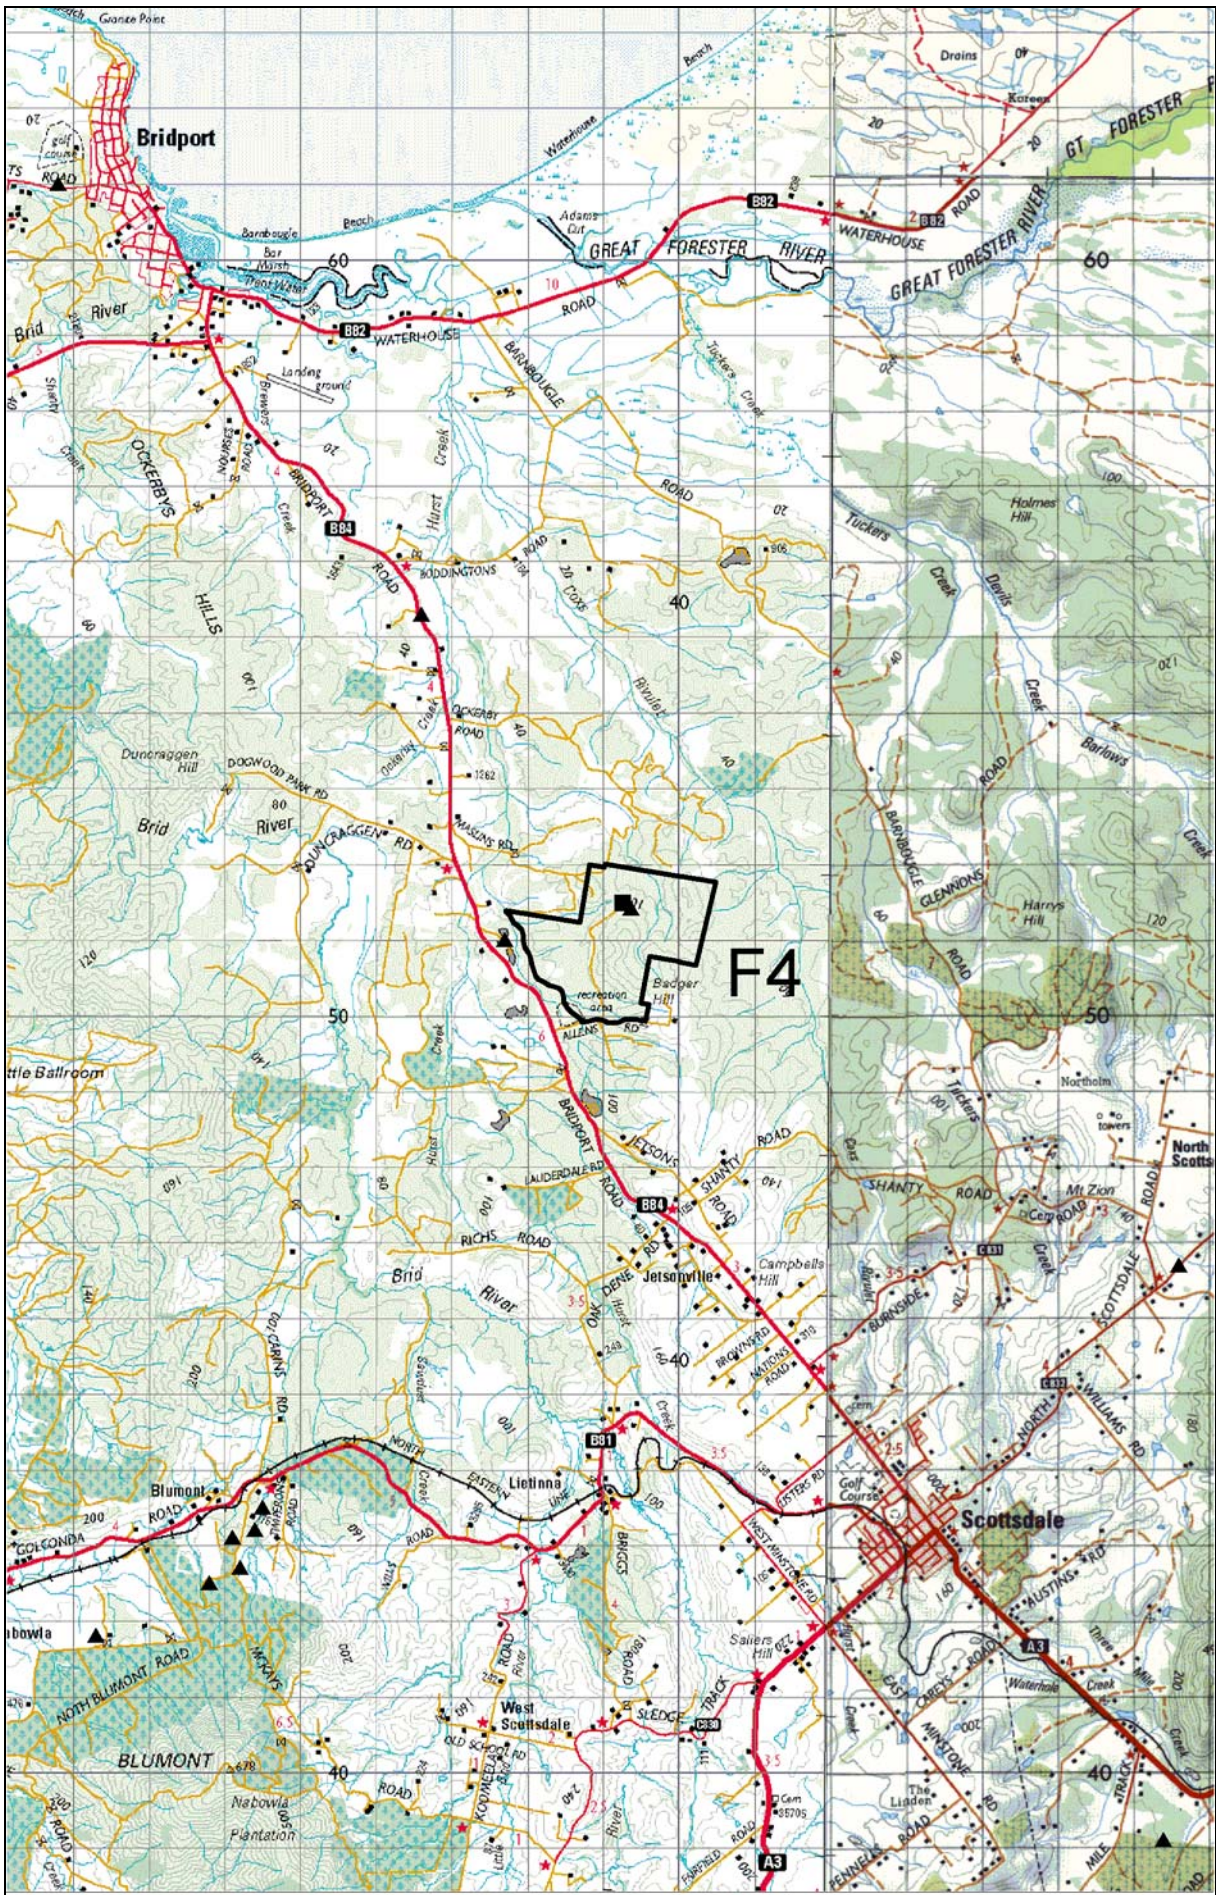

50 Conservation of Tasmanian Plant Species & Communities Threatened by *Phytophthora cinnamomi*