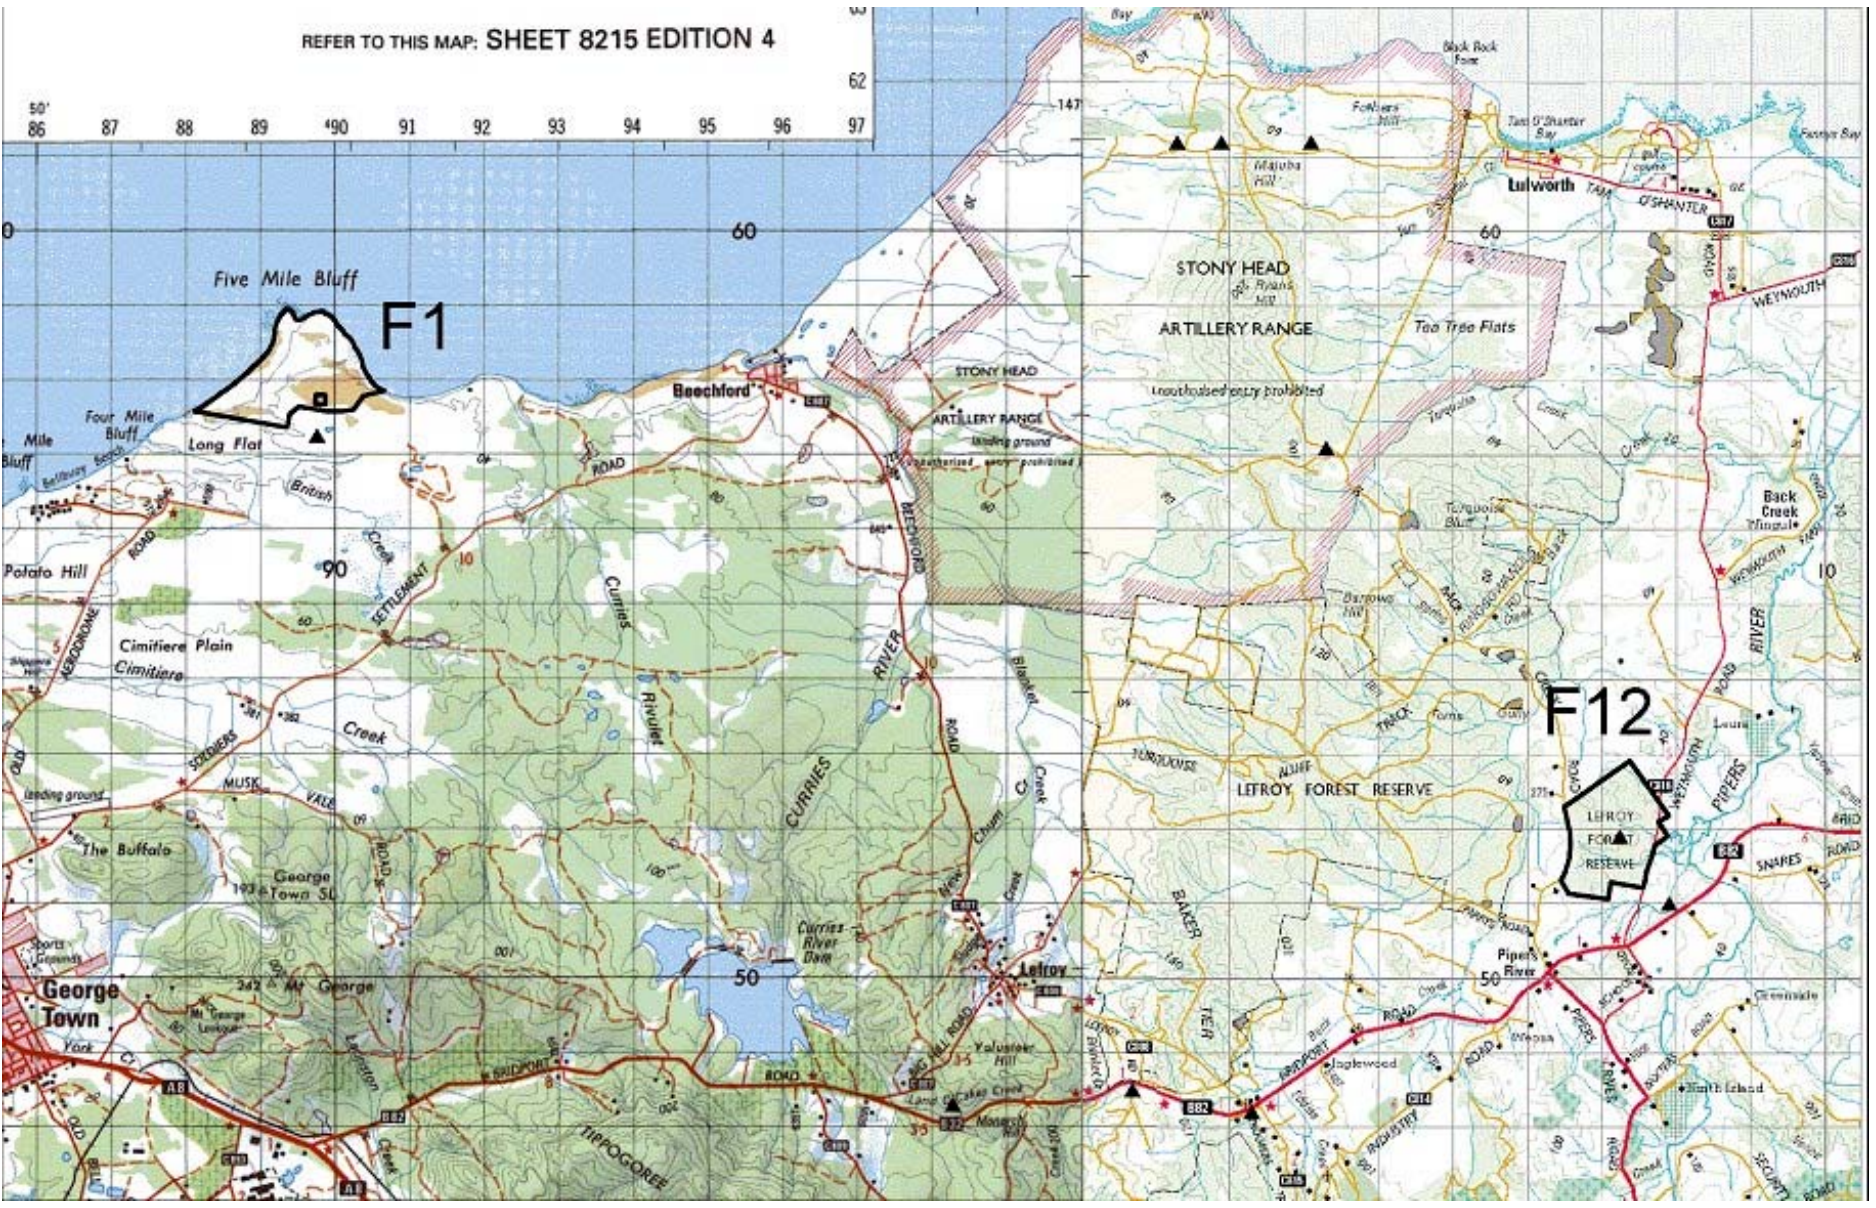

REFER TO THIS MAP: SHEET 8215 EDITION 4

Five Mile Bluff
F1

F12

STONY HEAD
ARTILLERY RANGE

LEROY FOREST RESERVE

George Town

Beechford

Lulworth