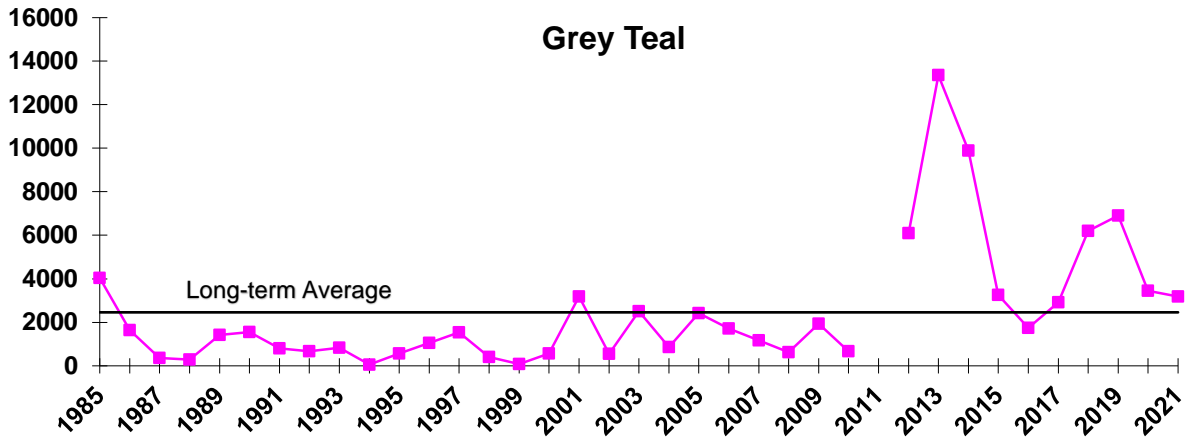

Statewide Waterbird Surveys 1985 - 2021

Chestnut Teal

Grey Teal

Shoveler

Black Swan

Robbie Gaffney
Wildlife Management
DPIPWE
E-mail Robbie.gaffney@dpiwwe.tas.gov.au