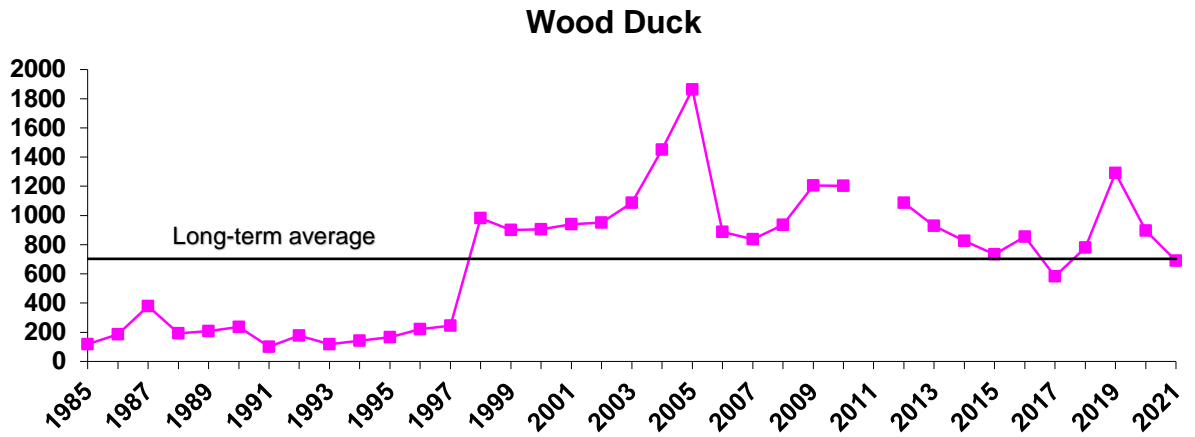

Statewide Waterbird Surveys 1985 - 2021

Chestnut Teal

Grey Teal

Shoveler

Black Swan

Robbie Gaffney
Wildlife Management
DPIPWE
E-mail Robbie.gaffney@dpiwwe.tas.gov.au