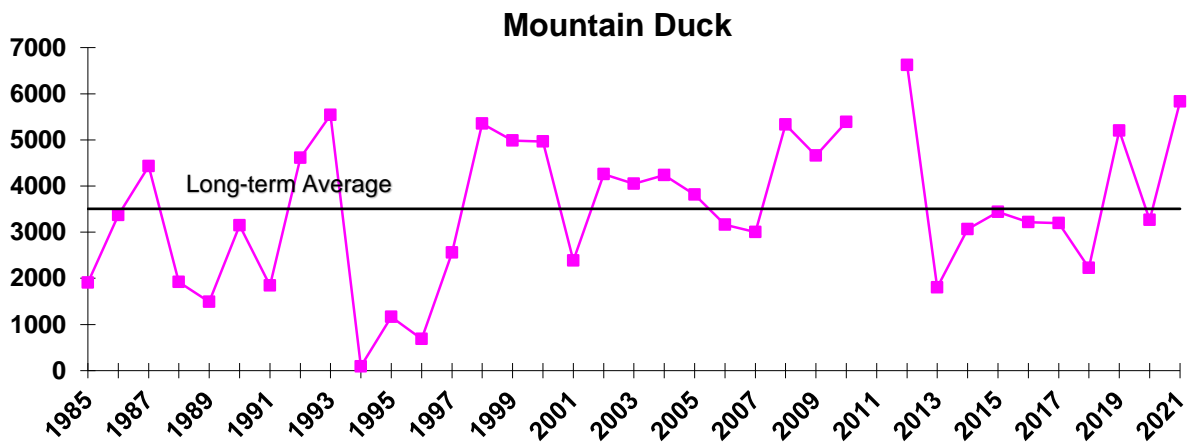

Statewide Waterbird Surveys 1985 - 2021

Chestnut Teal

Grey Teal

Shoveler

Black Swan

Robbie Gaffney
Wildlife Management
DPIPWE
E-mail Robbie.gaffney@dpiwwe.tas.gov.au