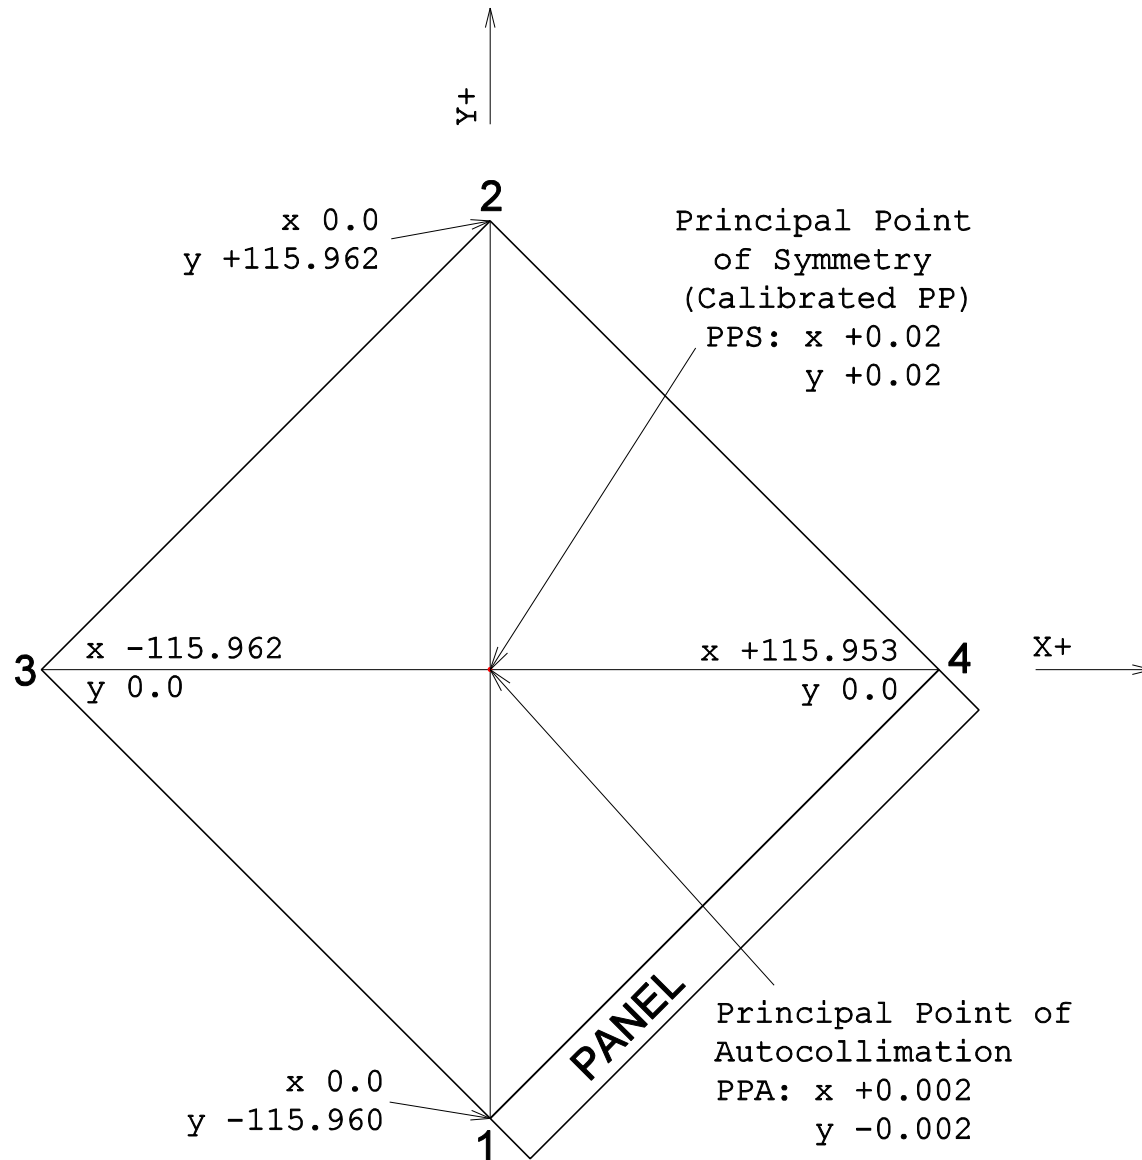

Wild Heerbrugg RC8

Lens No. 21 At 91

Focal Length 210.085mm

27 September 1963

(All coordinates in mm)

Lens Distortion		
Radius mm	Radius degrees	Mean Error um
9.17	2.5	-3
18.38	5.0	-5
27.66	7.5	-6
37.04	10.0	-5
46.57	12.5	-3
56.29	15.0	0
66.24	17.5	+4
76.46	20.0	+6
87.02	22.5	+5
97.96	25.0	+1